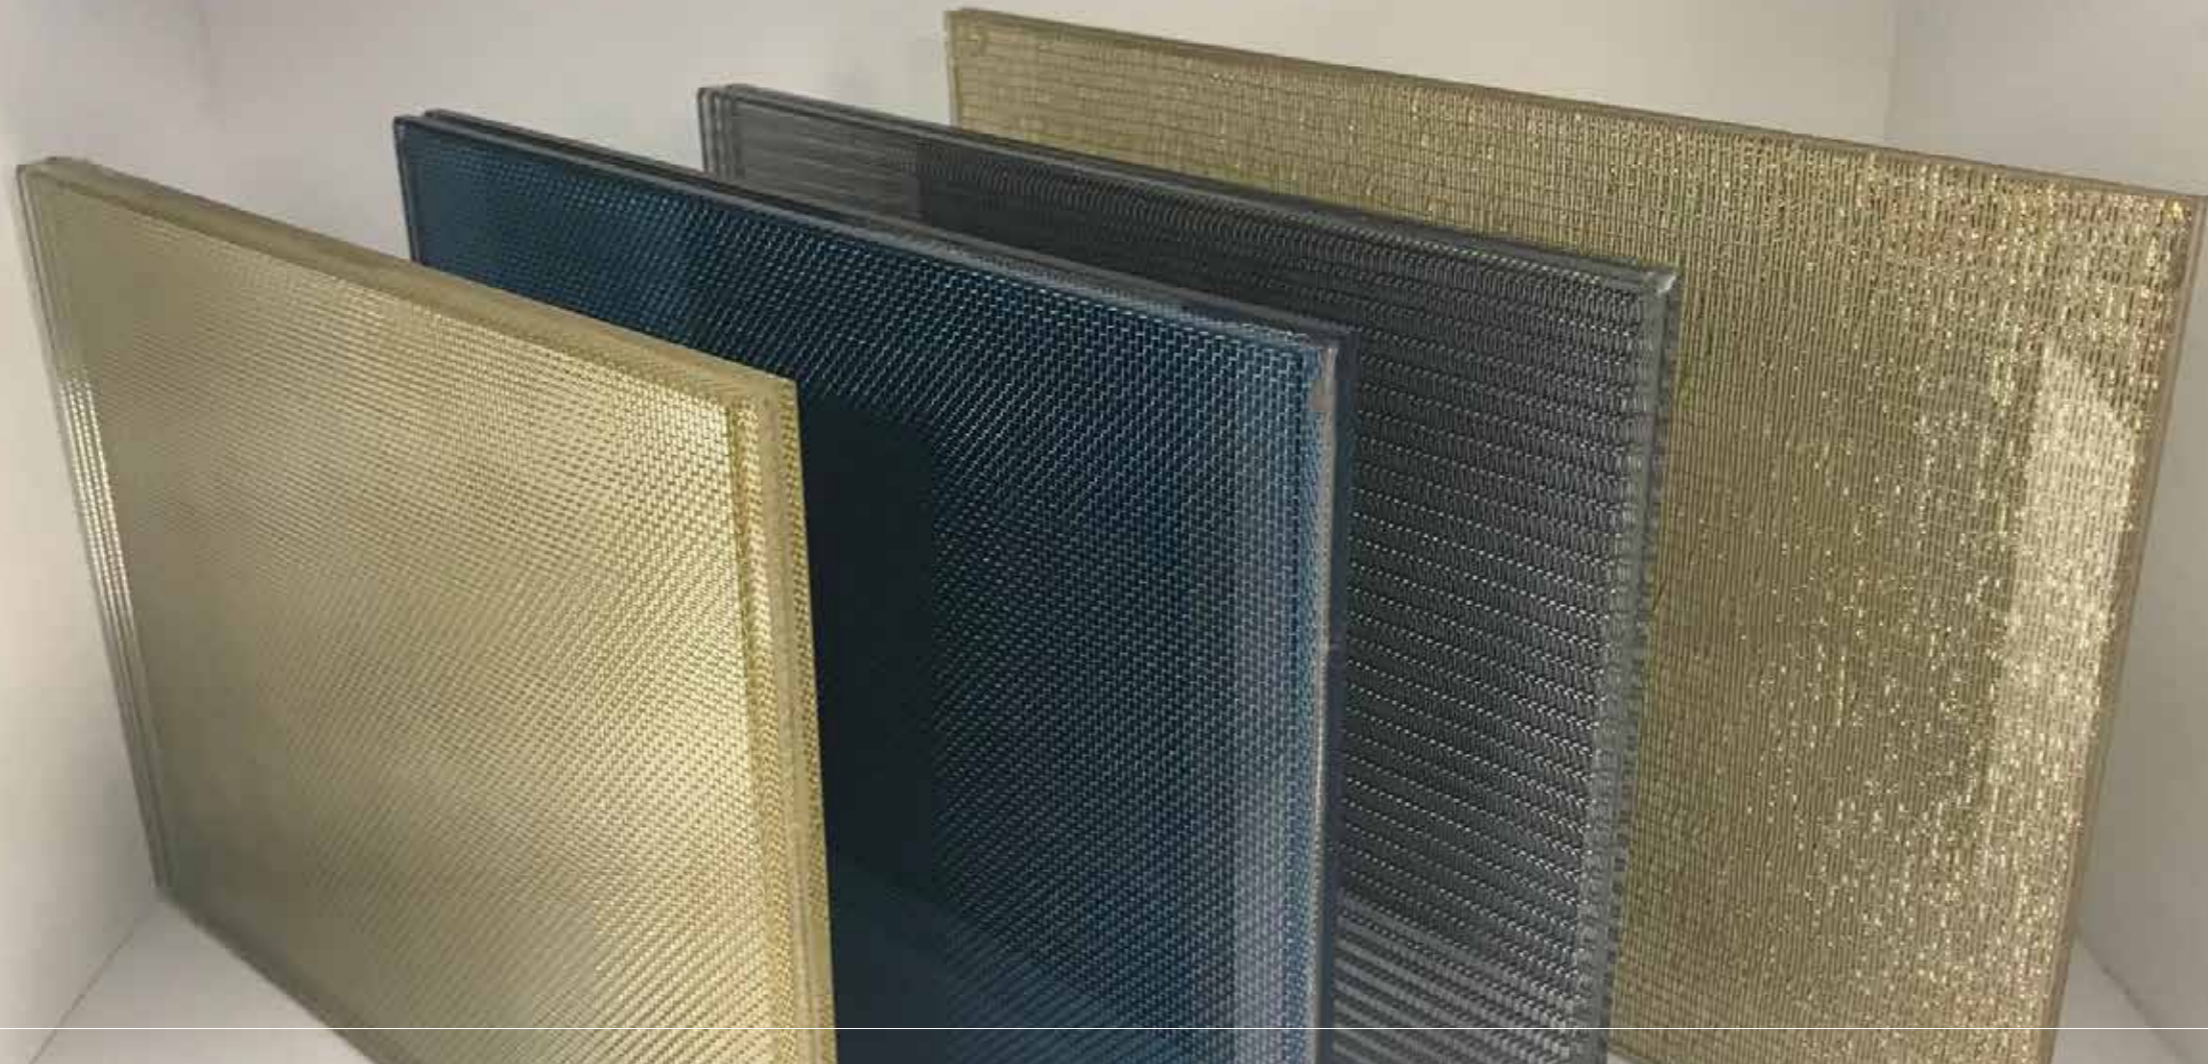

DECORATIVE LAMINATED GLASS

MADE IN
LONDON

DECORATIVE LAMINATED GLASS

Using the very latest advancements, we are able to produce bespoke laminated glass to fulfill a variety of requirements.

Explore our exciting decorative laminated glass lines or incorporate your custom interlayer for your next project. We offer a huge selection of laminated glass colours, textures and finally add a delicate touch of class with our decorative mesh collection. Why not choose opacity with our frosted interlayers or a mirror backing to add depth and warmth for all your laminated projects.

Balustrades, shower screens, residential and commercial partition screens all add a stylish and quality look when specifying laminated mesh glass.

TENSING STAINLESS
Maximum width: 1.5m

TENSING BRASS
Maximum width: 1.5m

SANTANA 30 COPPER + 2
Maximum width: 1.2m

SANTANA COPPER 60
Maximum width: 1.2m

OTZI STAINLESS
Maximum width: 1.5m

OTZI BRONZE
Maximum width: 1.5m

OPTIQ STAINLESS
Maximum width: 1.5m

CAGIANTE
Maximum width: 1.5m

DUNE ORO
Maximum width: 1.5m

DIAMONTE ALU
Maximum width: 1.5m

DIAMONTE BR
Maximum width: 1.5m

FLAMMA
Maximum width: 1.5m

LINER SS
Maximum width: 1.5m

M&M ALU
Maximum width: 1.5

MINI RIVER SS
Maximum width: 1.5m