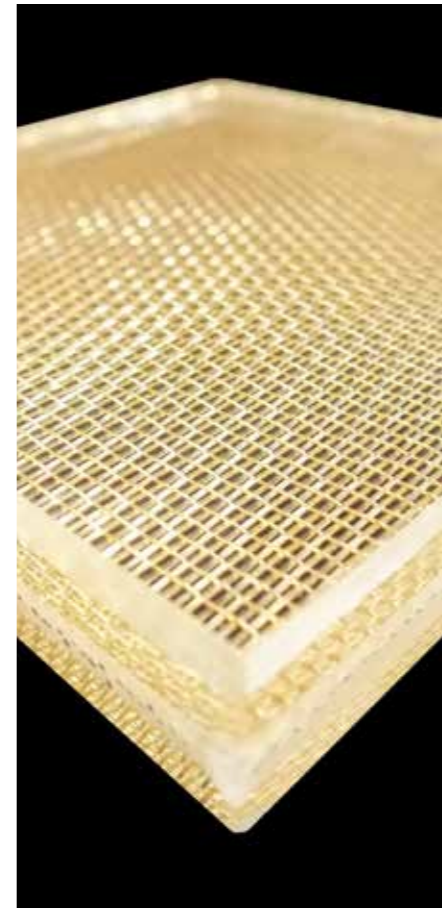

Balustrades, shower screens, residential and commercial partition screens all add a stylish and quality look when specifying laminated mesh glass.

TENSING STAINLESS
Maximum width: 1.5m

TENSING BRASS
Maximum width: 1.5m

TENSING BRONZE
Maximum width: 1.5m

TENSING RD STAINLESS
Maximum width: 1.5m

TENSING RD BRONZE
Maximum width: 1.5m

ROPES BRONZE
Maximum width: 1.5m

ROPES SS
Maximum width: 2m

SANTANA 16 BRASS + 2
Maximum width: 1.2m

SANTANA 30 COPPER + 2
Maximum width: 1.2m

SANTANA COPPER 60
Maximum width: 1.2m

OTZI STAINLESS
Maximum width: 1.5m

OTZI BRONZE
Maximum width: 1.5m

OPTIQ STAINLESS
Maximum width: 1.5m

CAGIANTE
Maximum width: 1.5m

DUNE ORO
Maximum width: 1.5m

DIAMONTE ALU
Maximum width: 1.5m

DIAMONTE BR
Maximum width: 1.5m

FLAMMA
Maximum width: 1.5m

LINER SS
Maximum width: 1.5m

M&M ALU
Maximum width: 1.5

MINI RIVER SS
Maximum width: 1.5m